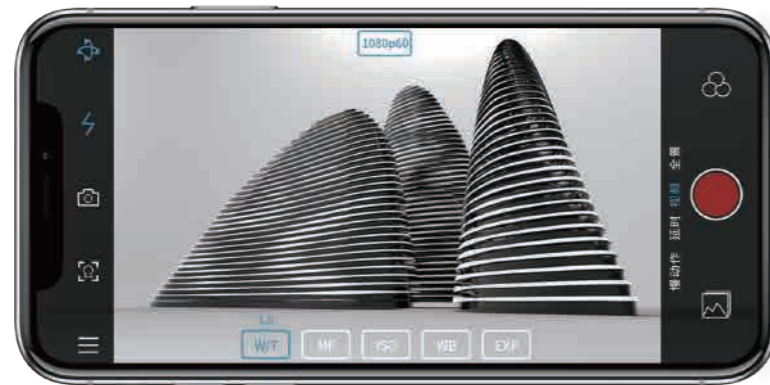

Exclusive app meets your more detailed needs

- Function parameters
- Zoom speed
- Face follow
- Object tracking
- Slow motion shooting
- Panorama shooting
- Follow focus control
- Time-lapse photography