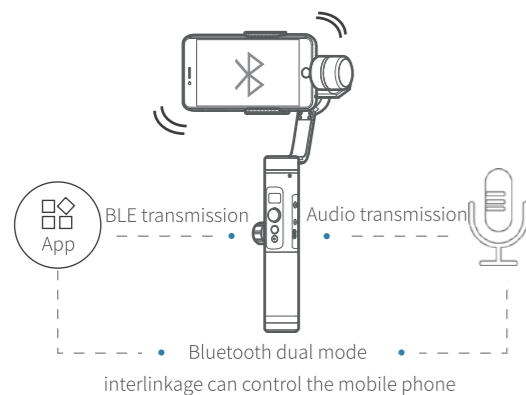

0773-2216 759

www.feiyu-tech.com

SPG 2

Capture Your Dancing Melody

Exquisite craftsmanship, extraordinary quality

Aviation aluminum alloy makes lightweight, sturdy and durable body.
Metal sand blasting technology combining with skin-like material creates an extraordinary comfortable grip for the hand bar.

Exclusive app meets your more detailed needs

- Function parameters
- Zoom speed
- Face follow
- Object tracking
- Slow motion shooting
- Panorama shooting
- Follow focus control
- Time-lapse photography

Bluetooth dual-mode enables the mobile phone audio interface to regain new voice

Data and audio Bluetooth dual channel connection not only provides data channels for gimbal and mobile phone, but also provides audio expansion interface for external audio receiving equipment.

Unique multi-function "magic ring" brings unlimited possibilities

By connecting the Vicool App, you can use the magic ring to manually control the focus and zoom of the phone, and precisely adjust the rotation of panning, rolling and tilting motors.